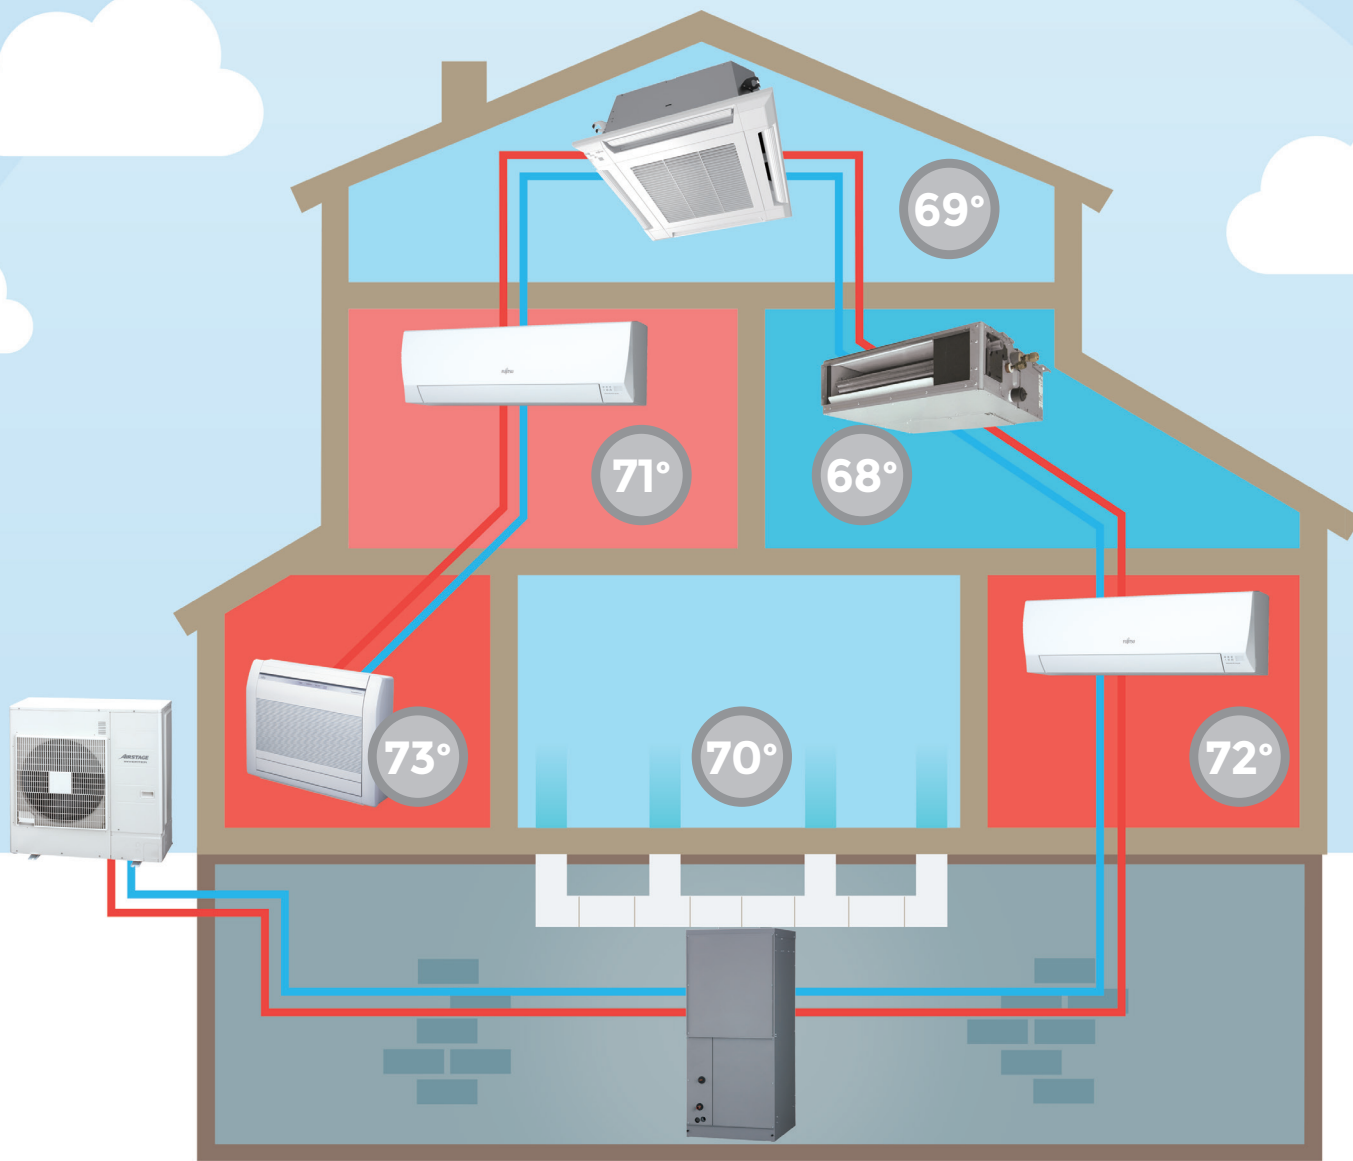

PREMIUM EFFICIENCY. CUSTOMIZED ZONING. HIGHER PROFITS.

The Fujitsu J-Series. A premium whole home, room-by-room solution giving you and your customers the best of all worlds.

constantcomfort.com

- Improved comfort with zone-by-zone temperature control
- Increased energy efficiency through zoning
- Reduced sound levels
- Ultimate design flexibility
- Easy installation, service and maintenance